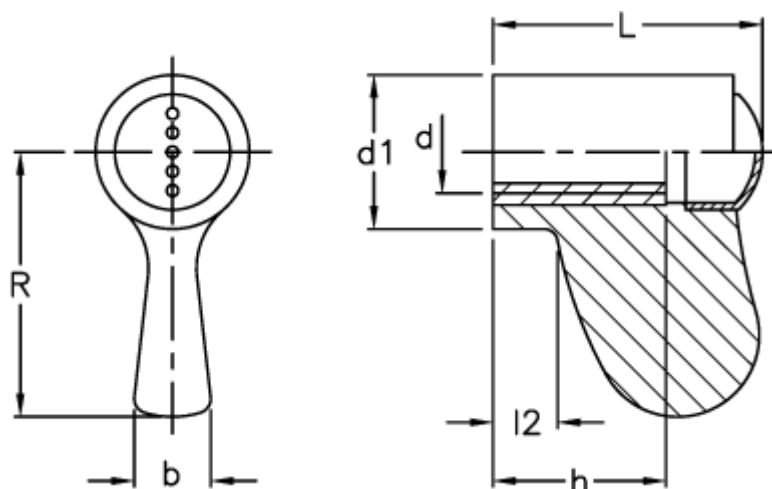

Article number: 23052252363

Description: E+G Single wing nut
ESN.55-B M6-C3, grey centre cap

Measures

b	= 8
d1	= 16
d 6H	= M6
h	= 18
L	= 28
l2	= 6.5
R	= 27.5